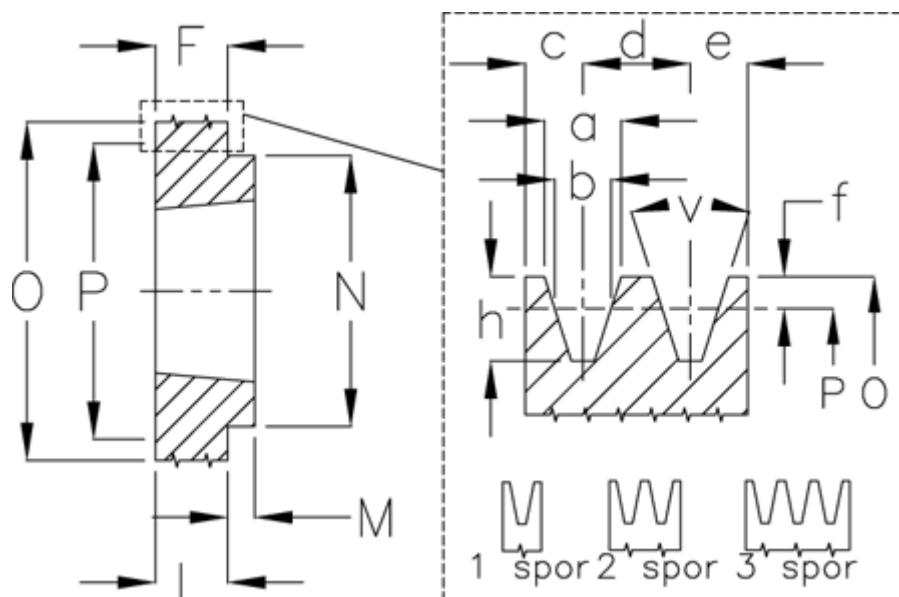

Article number: 604111011201

Description: V-belt pulley SPB 112/1 TL1610

Measures

a	= 16.3	For bush	= 1610	P	= 112
b	= 14.0	h	= 17.5	Type	= SPB
Bush ζ max	= 42	J	= -	v	= 34 grader
c	= 12.5	L	= 25		
d	= 19.0	m	= -		
e	= 12.5	N	= -		
f	= 3.5	Number of ribs	= 1		
F	= 25	O	= 119.0		